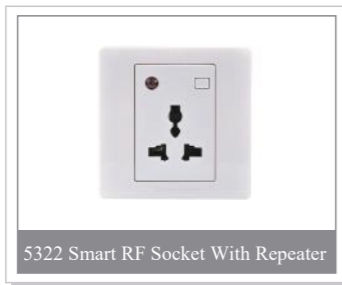

5322M Smart RF Socket Module With Repeater

5322 Smart RF Socket With Repeater

5328 Smart RF 5-Port Power Strip With Repeater

Software & APP

Software & APP

Description:

“ZGinger Mini” is the control software of Z-Ginger wireless home automation system. Being used with Gingerway gateway, it can manage and control smart switch, curtain controller, smart socket, sensor and other kinds of Gingerway smart devices. It also supports many advanced functions like cross-gateways scene, sensor linkage, timed scene, cloud service, APP push alarm notification, etc.