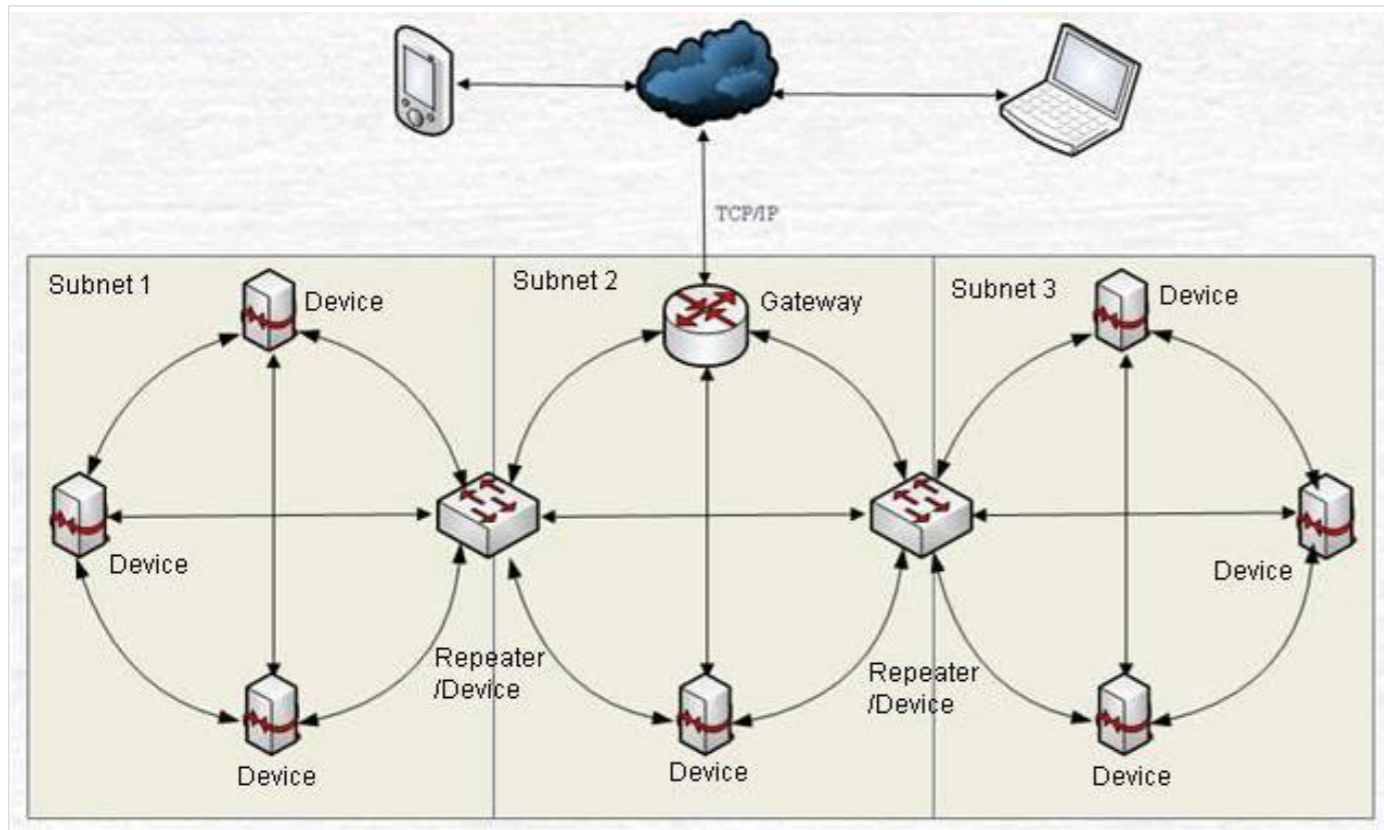

How Many Device Can Be Used?

More Than 100 Devices
Adopts Z-Ginger Wireless Network + IP Wired
Network Solution

Less Than 100 Devices
Adopts Pure Z-Ginger Wireless Network Solution

FAQ

What are the Applications?

Home

Hotel

Office

School

Meeting

Factory

What is Z-Ginger?

Z-Ginger is an expandable, fast response 2-way communication wireless network, with multi subnets, low cost, low power consumption and high reliability. It's the communication infrastructure of Gingerway home automation solution.

Connection Diagram

General System Diagram

Z-Ginger Home Automation Solution

Z-Ginger Home Automation Products

Gateway & Controller

Description:

Gateway is the central equipment to manage all the devices in one Z-Ginger home automation network. The SmartC series of smart gateways are the new generational smart multi-use central equipments fused with home automation and security alarm system, they are the ideal products of device intelligent-controlling and security alarm in houses, hotels, offices and emporiums .

Controller is the equipment to control smart terminal devices, they can be used to realize remote control, timing control and scene linkage control for smart terminal devices through binding and other settings. User can choose the suitable controller according to their different requirements.