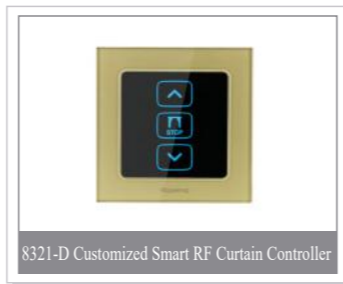

Signal Repeater

Description:

The signal repeater can be used at somewhere Z-Ginger network can't cover, it can extend the wireless network coverage up to 200 meters(barrier free).

There should be not more than 4 signal repeaters in one Z-Ginger network.

Software & APP

Description:

“ZGinger Mini” is the control software of Z-Ginger wireless home automation system. Being used with Gingerway gateway, it can manage and control smart switch, curtain controller, smart socket, sensor and other kinds of Gingerway smart devices. It also supports many advanced functions like cross-gateways scene, sensor linkage, timed scene, cloud service, APP push alarm notification, etc.

“ZGinger Mini” supports local control in LAN and remote control at anywhere via Gingerway cloud server.

“ZGinger Mini” supports iOS, Android and Windows system, users can get it on “APP Store”, “Google Play” by searching “ZGinger Mini” or download at our website.

Get More Informations on <http://www.gingerway.com>