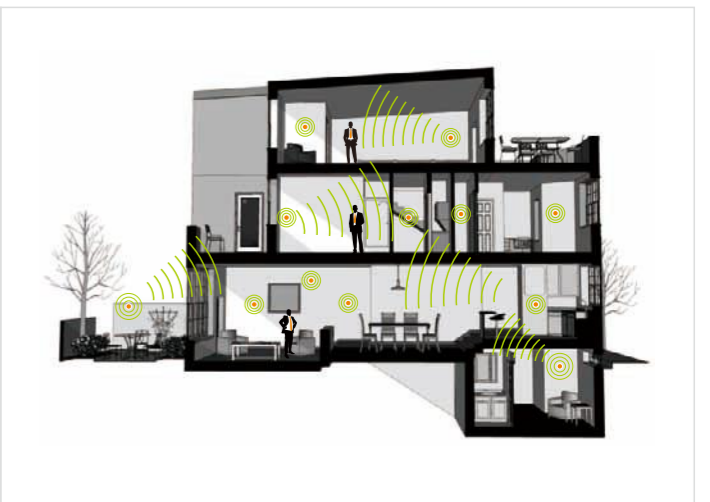

Certificate

FAQ

What Is Home Automation?

Home automation is the residential extension of building automation. It involves the control and automation of lighting, HVAC (heating, ventilation, air conditioning), security, as well as home appliances and other system, to improve the security, convenience, comfort, artistry and energy efficiency of the living environment.

How Many Device Can Be Used?

More Than 100 Devices
Adopts Z-Ginger Wireless Network + IP Wired
Network Solution

Less Than 100 Devices
Adopts Pure Z-Ginger Wireless Network Solution

FAQ

What are the Applications?

Connection Diagram

General System Diagram

Z-Ginger Home Automation Solution

Z-Ginger Home Automation Products

Gateway & Controller

Description:

Gateway is the central equipment to manage all the devices in one Z-Ginger home automation network. The SmartC series of smart gateways are the new generational smart multi-use central equipments fused with home automation and security alarm system, they are the ideal products of device intelligent-controlling and security alarm in houses, hotels, offices and emporiums .