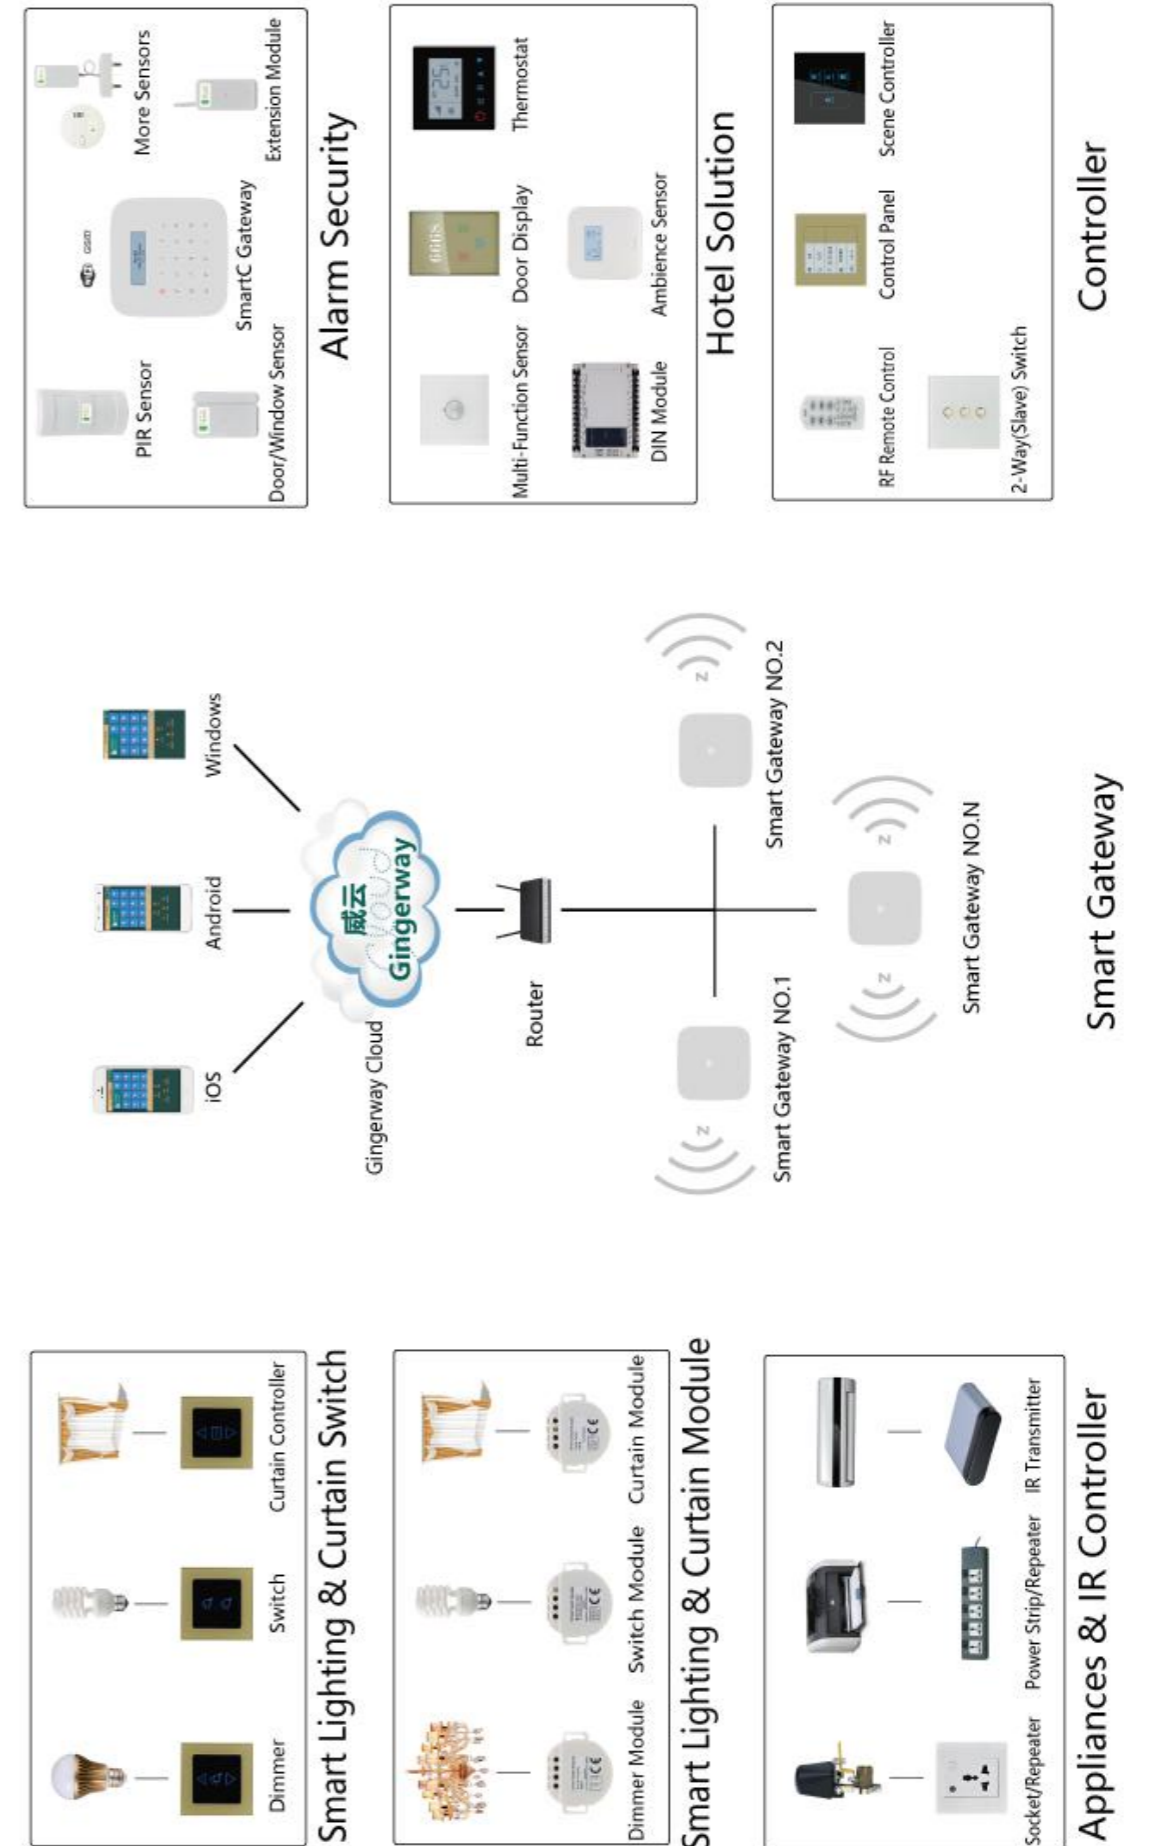

Home

Hotel

Office

School

Meeting

Factory

What is Z-Ginger?

Z-Ginger is an expandable, fast response 2-way communication wireless network, with multi subnets, low cost, low power consumption and high reliability. It's the communication infrastructure of Gingerway home automation solution.

Connection Diagram

General System Diagram

Z-Ginger Home Automation Solution

Z-Ginger Home Automation Products

Gateway & Controller

Description:

Gateway is the central equipment to manage all the devices in one Z-Ginger home automation network. The SmartC series of smart gateways are the new generational smart multi-use central equipments fused with home automation and security alarm system, they are the ideal products of device intelligent-controlling and security alarm in houses, hotels, offices and emporiums .

Controller is the equipment to control smart terminal devices, they can be used to realize remote control, timing control and scene linkage control for smart terminal devices through binding and other settings. User can choose the suitable controller according to their different requirements.

Smart Switch

Description:

Capacitive crystal glass touch screen with waterproof design, blue backlit touch keys. Support manual control and wireless remote control, full digital two-way communication wireless network, operating result will feed back to main control equipment.