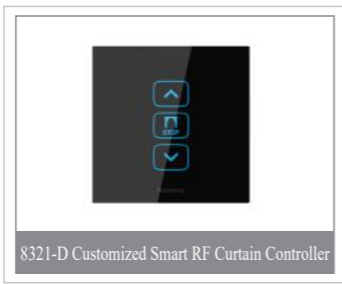

Description:

Gingerway smart curtain controllers, apply to kinds AC and DC synchronous curtain motor whose power \leq than 200W. Support manual control, remote control, scene control and with state query function. The patented technology control mode can keep the curtain to be closed or opened at any specific position.

8321M Smart RF Curtain Controller Module

8321-V Smart RF Curtain Controller

8321-R Smart RF Curtain Controller

8322-V Smart RF 2-Gang Curtain Controller

8322-R Smart RF 2-Gang Curtain Controller

8321-D Customized Smart RF Curtain Controller